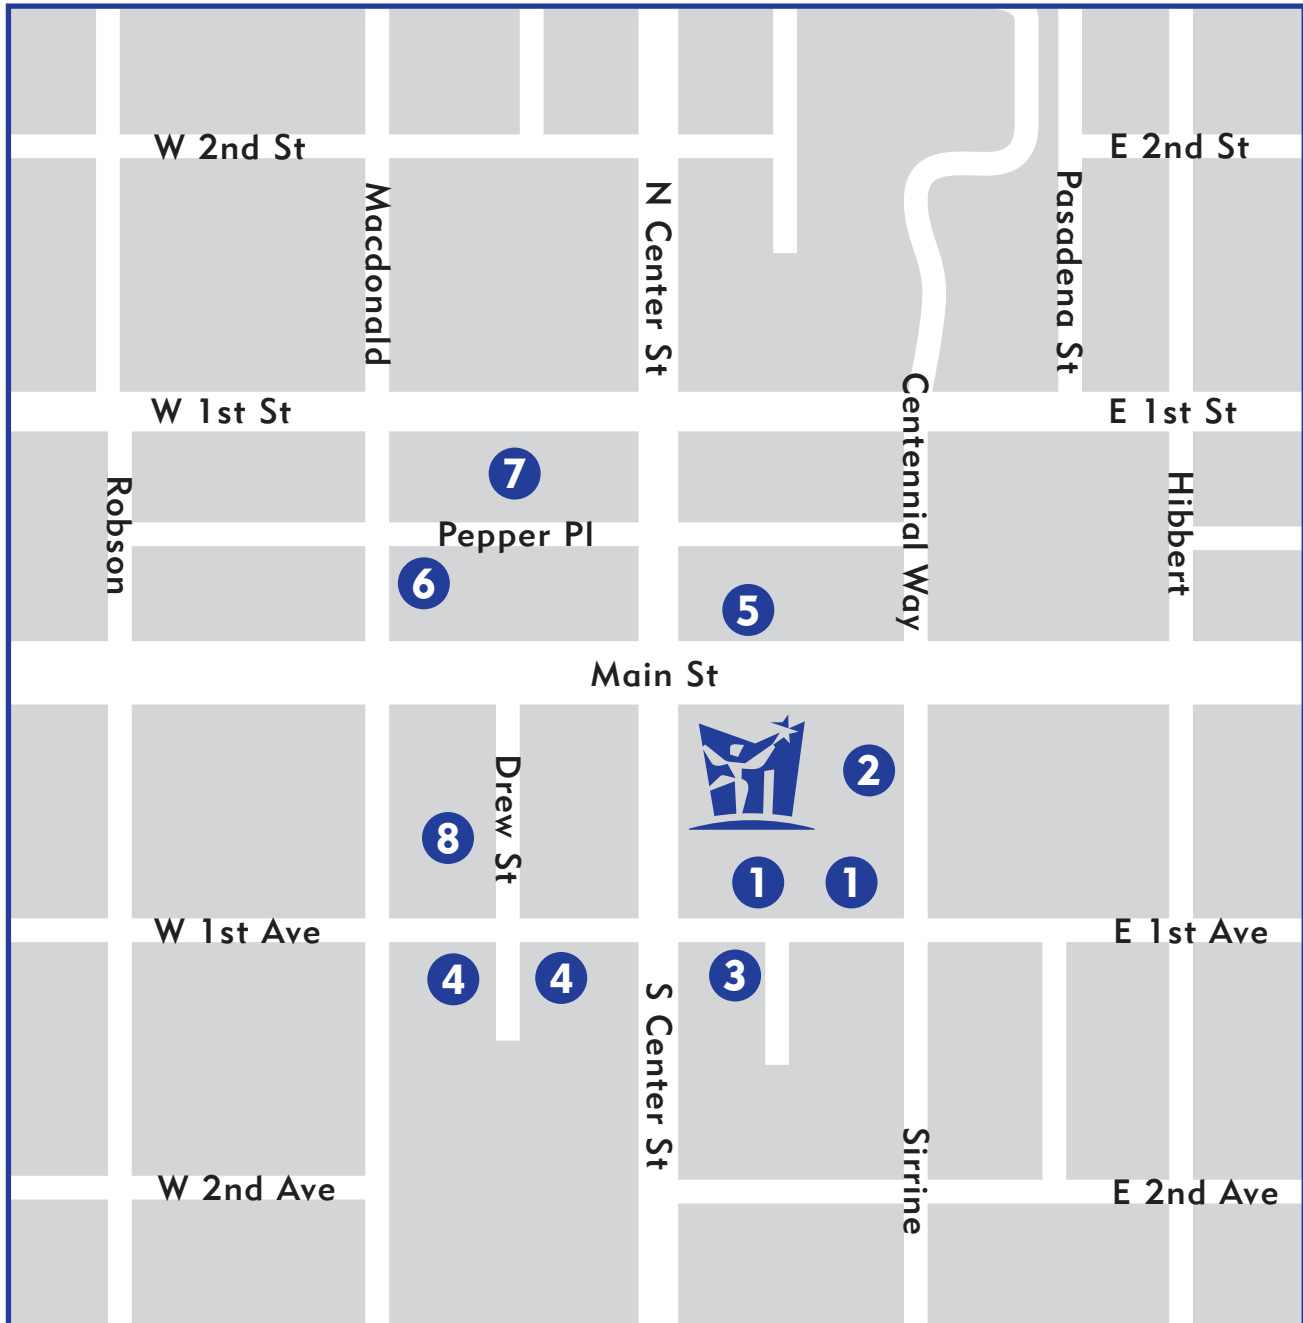

Parking Map

MESA ARTS CENTER

LEGEND

- | | |
|---|--|
| 1 Mesa Arts Center Lot – 1st Avenue between Center St & Sirrine St \$ | 5 Mesa City Plaza – Lot 20 E. Main |
| 2 Sirrine Street Garage – 30 S. Sirrine St \$V | 6 Macdonald Lot – SE Corner of Macdonald & Pepper Pl |
| 3 First United Methodist Lot – 15 E. 1st Ave \$ | 7 Mesa Southwest Museum Lot – 59 N. Macdonald |
| 4 1st Avenue Lot – 1st Avenue between Center & Macdonald \$ | 8 Drew Lot – 38 S. Drew St |

Free parking can be found within walking distance of the Mesa Arts Center.

\$ There will be a \$5.00 parking fee for most Mesa Arts Center events.

\$V Valet parking available at Lot 2 (Sirrine Street Garage) for selected events.